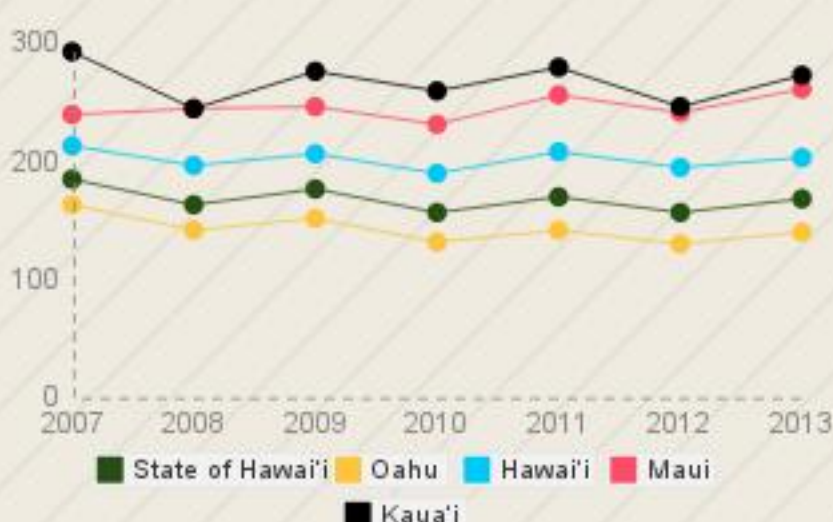

2014 Hawai'i Workforce

Licensed Practical Nurses (LPNs)

A snapshot of the LPN workforce in Hawai'i

The presenting statistics were performed using the data from the PVL Geo Reports (State of Hawai'i, DCCA). The numbers of nursing licenses were reported by island in the PVL Geo Reports. For this report, the numbers were aggregated by county. Numbers of licensed RNs per 100,000 population were estimated using the postcensal population estimates (the U.S. Census Bureau). Male percent and average age among RNs were estimated using the data from the 2013 Nursing Workforce Survey (Hawai'i State Center for Nursing).

2364

NUMBER OF LICENSED LPNs LIVING & WORKING IN HAWAI'I (2013)

	2013 LPN Licenses	2013 Population	LPNs/100,000 Population
State of Hawai'i	2,364	1,404,054	169
With addresses in:			
Honolulu County	1368	983,429	139
Hawai'i County	387	190,821	203
Maui County*	419	160,292	261
Kaua'i County	190	69,512	273

Note: * Maui County includes Maui Island, Molokai Island, Lanai Island, and Kahoolawe County.

LPN LICENSES PER 100,000 POPULATION BY COUNTY (2013)

NUMBER OF LPN LICENSES PER 100,000 POPULATION BY COUNTY (2007-2013)