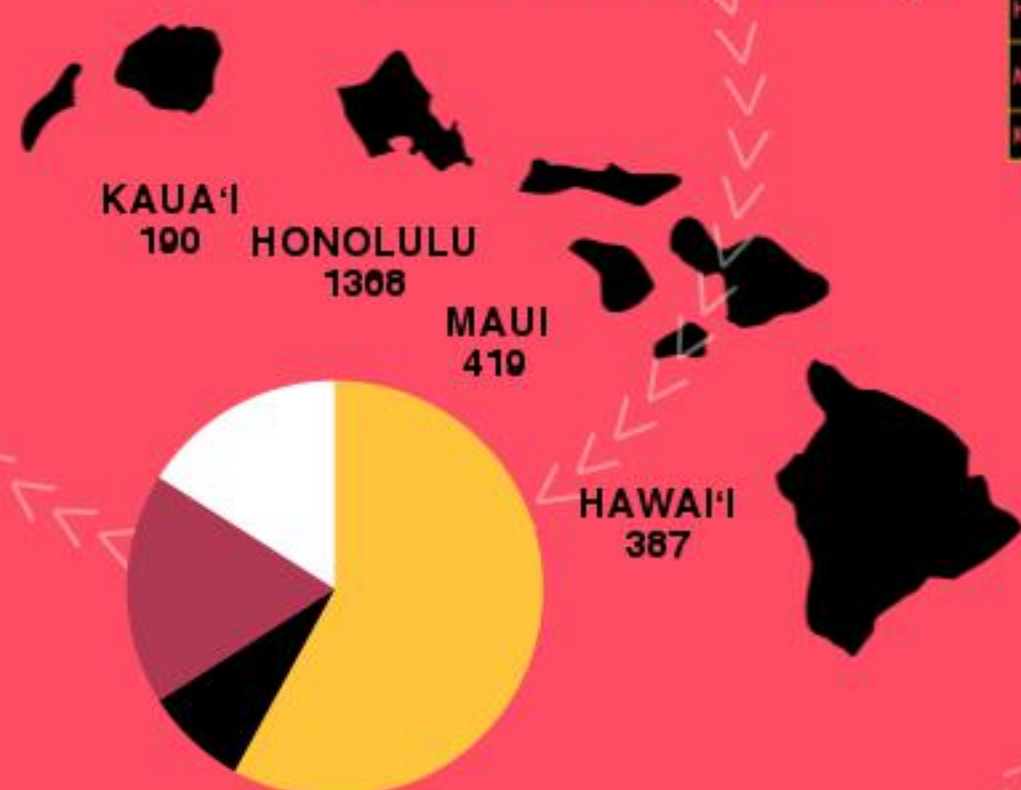

2014 Hawai'i Workforce

Licensed Practical Nurses (LPNs)

A snapshot of the LPN workforce in Hawai'i

The presenting statistics were performed using the data from the PVL Geo Reports (State of Hawai'i, DCCA). The numbers of nursing licenses were reported by island in the PVL Geo Reports. For this report, the numbers were aggregated by county. Numbers of licensed RNs per 100,000 population were estimated using the postcensal population estimates (the U.S. Census Bureau). Male percent and average age among RNs were estimated using the data from the 2013 Nursing Workforce Survey (Hawai'i State Center for Nursing).

2364

NUMBER OF LICENSED LPNs LIVING & WORKING IN HAWAI'I (2013)

	2013 LPN Licenses	2013 Population	LPNs/100,000 Population
State of Hawai'i	2,364	1,404,054	169
With addresses in:			
Honolulu County	1368	983,429	139
Hawai'i County	387	190,821	203
Maui County*	419	160,292	261
Kaua'i County	190	69,512	273

Note: * Maui County includes Maui Island, Molokai Island, Lanai Island, and Kahoolawe County.

LPN LICENSES PER 100,000 POPULATION BY COUNTY (2013)

NUMBER OF LPN LICENSES PER 100,000 POPULATION BY COUNTY (2007-2013)